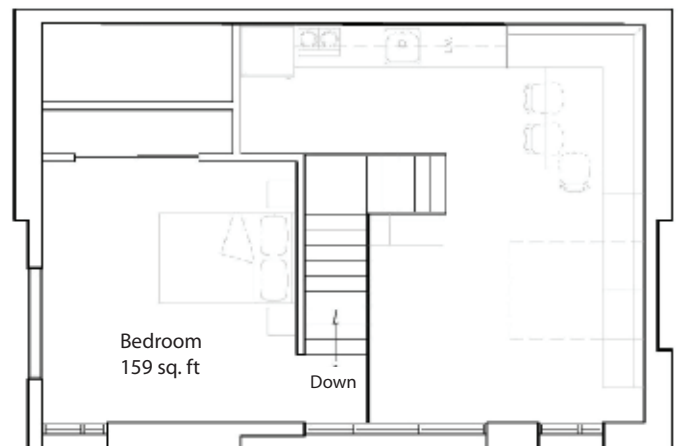

Cottage to built or rent

Cottage 5 2 Bedrooms

± 860 sq. feet

LAUZ ALTITUDE

161, Rte Saint-Hyacinthe, Chartierville, Qc Canada J0B 1K0

819 416-2615 - 888 354-2136

www.lauzaltitude.com