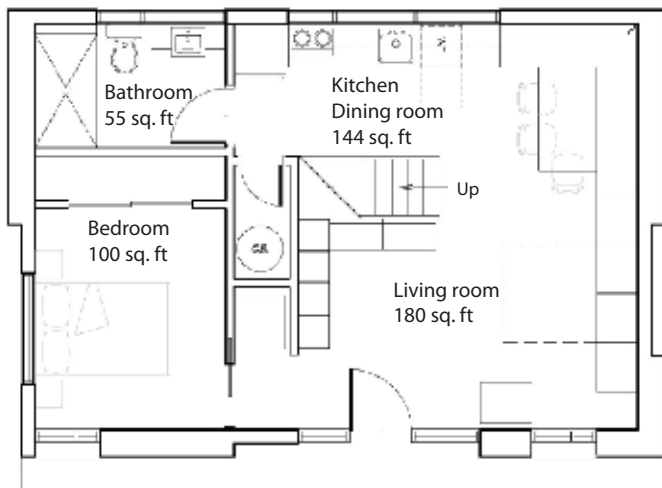

Cottage to built or rent

Cottage 5 2 Bedrooms

± 860 sq. feet

LAUZ ALTITUDE

161, Rte Saint-Hyacinthe, Chartierville, Qc Canada J0B 1K0

819 416-2615 - 888 354-2136

www.lauzaltitude.com