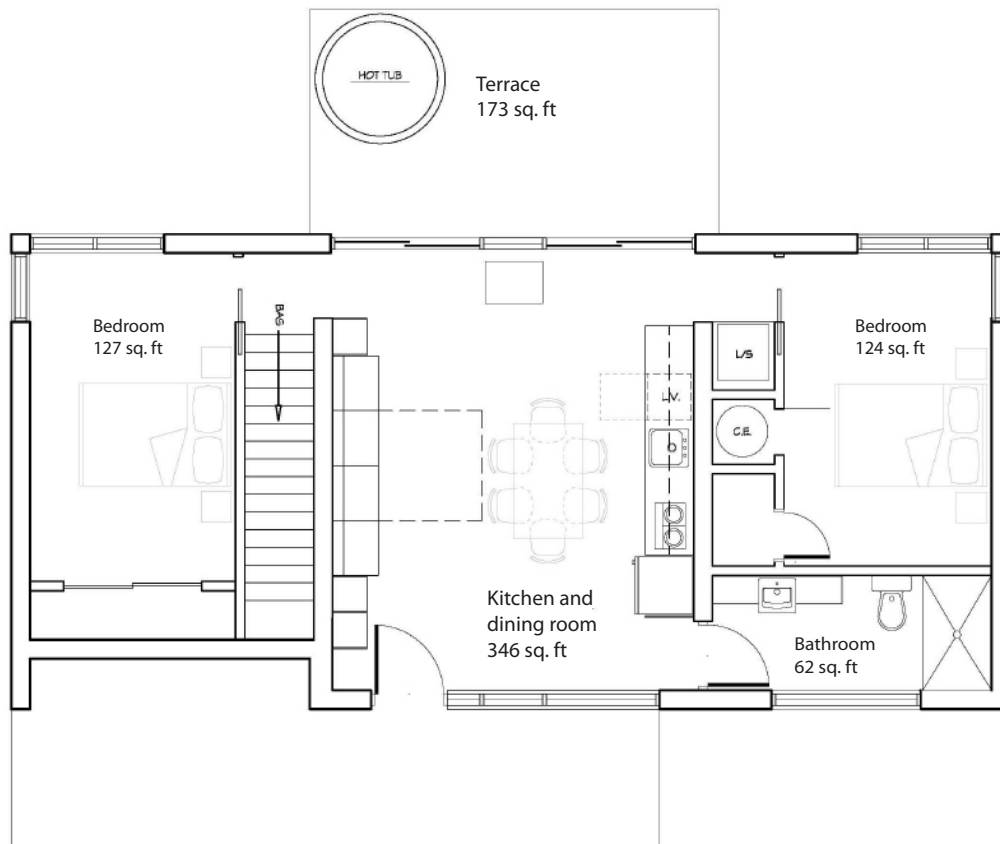

Cottage to built or rent

Cottage 3 2 bedrooms

± 860 sq. feet

LAUZ ALTITUDE

161, Rte Saint-Hyacinthe, Chartierville, Qc Canada J0B 1K0

819 416-2615 - 888 354-2136

www.lauzaltitude.com